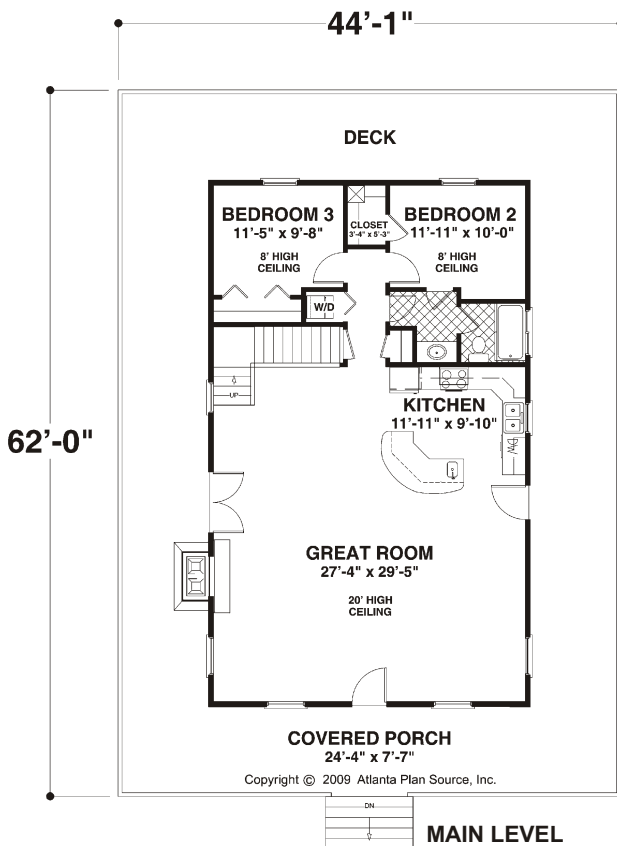

Plan Number 1523

The Saddle Valley

Heated Square Footage	Upper	304
	Main	1288
	Total	1592
Optional Laundry		153