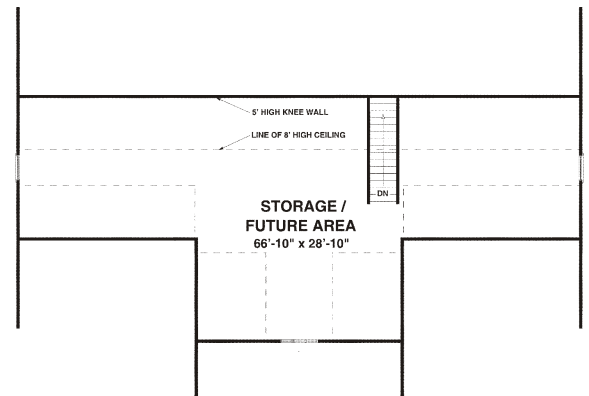

Plan Number 1520 *The Larkspur*

Heated Square Footage 1597
 Bonus Area (Includes Stairs) 1471

OPTIONAL BONUS LEVEL