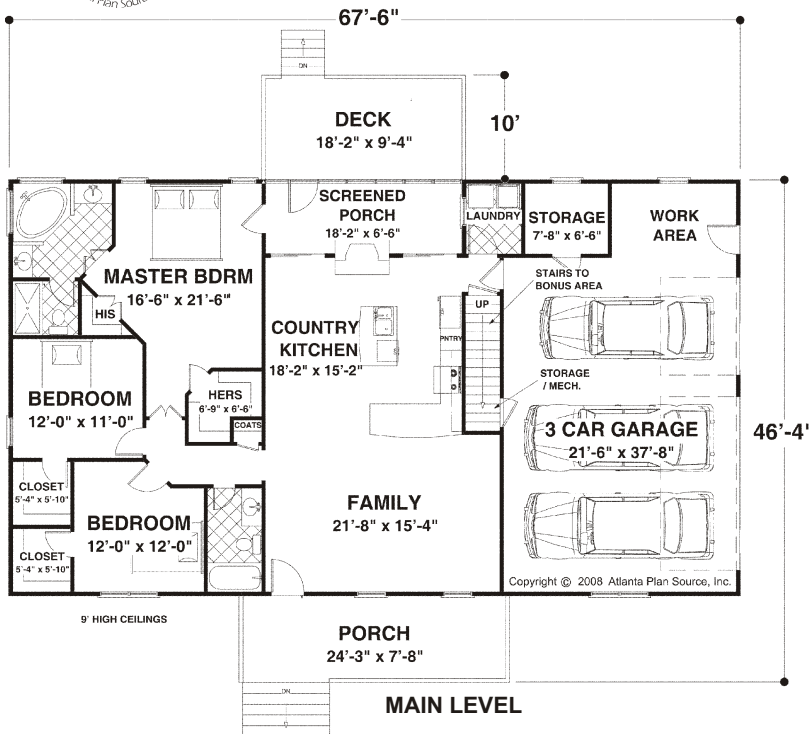

Plan Number 1520 *The Larkspur*

Heated Square Footage 1597
 Bonus Area (Includes Stairs) 1471

OPTIONAL BONUS LEVEL