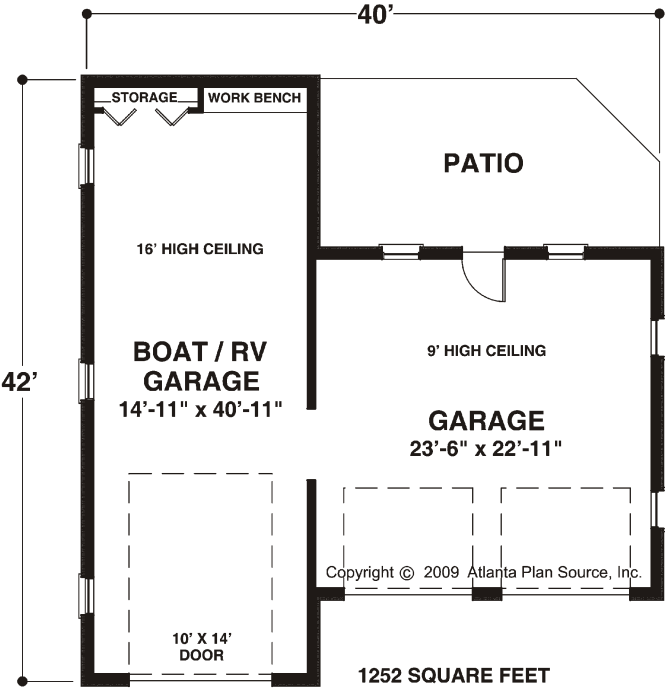

Plan Number 1209 *Boat-RV Garage Five*

Square Footage 1252

FLOOR PLAN