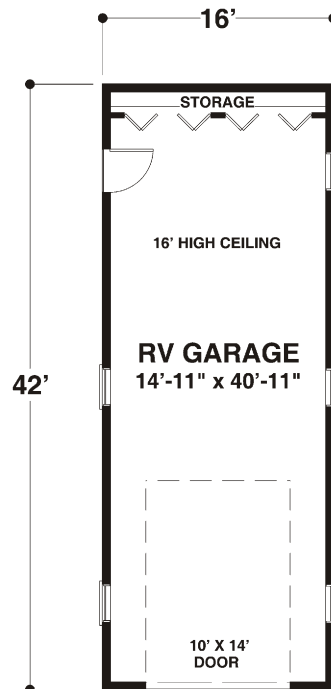

Plan Number 604 *RV Garage Three*

Square Footage 672

FLOOR PLAN