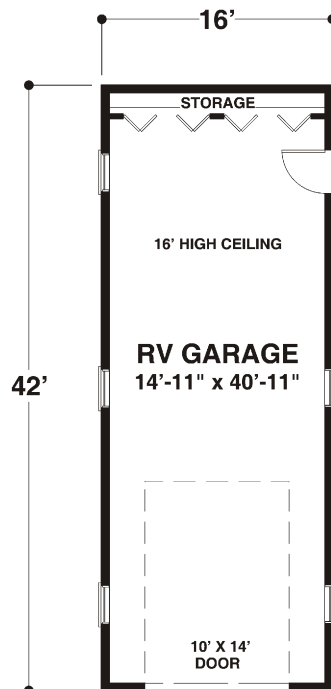

Plan Number 602 *RV Garage One*

Square Footage 672

FLOOR PLAN